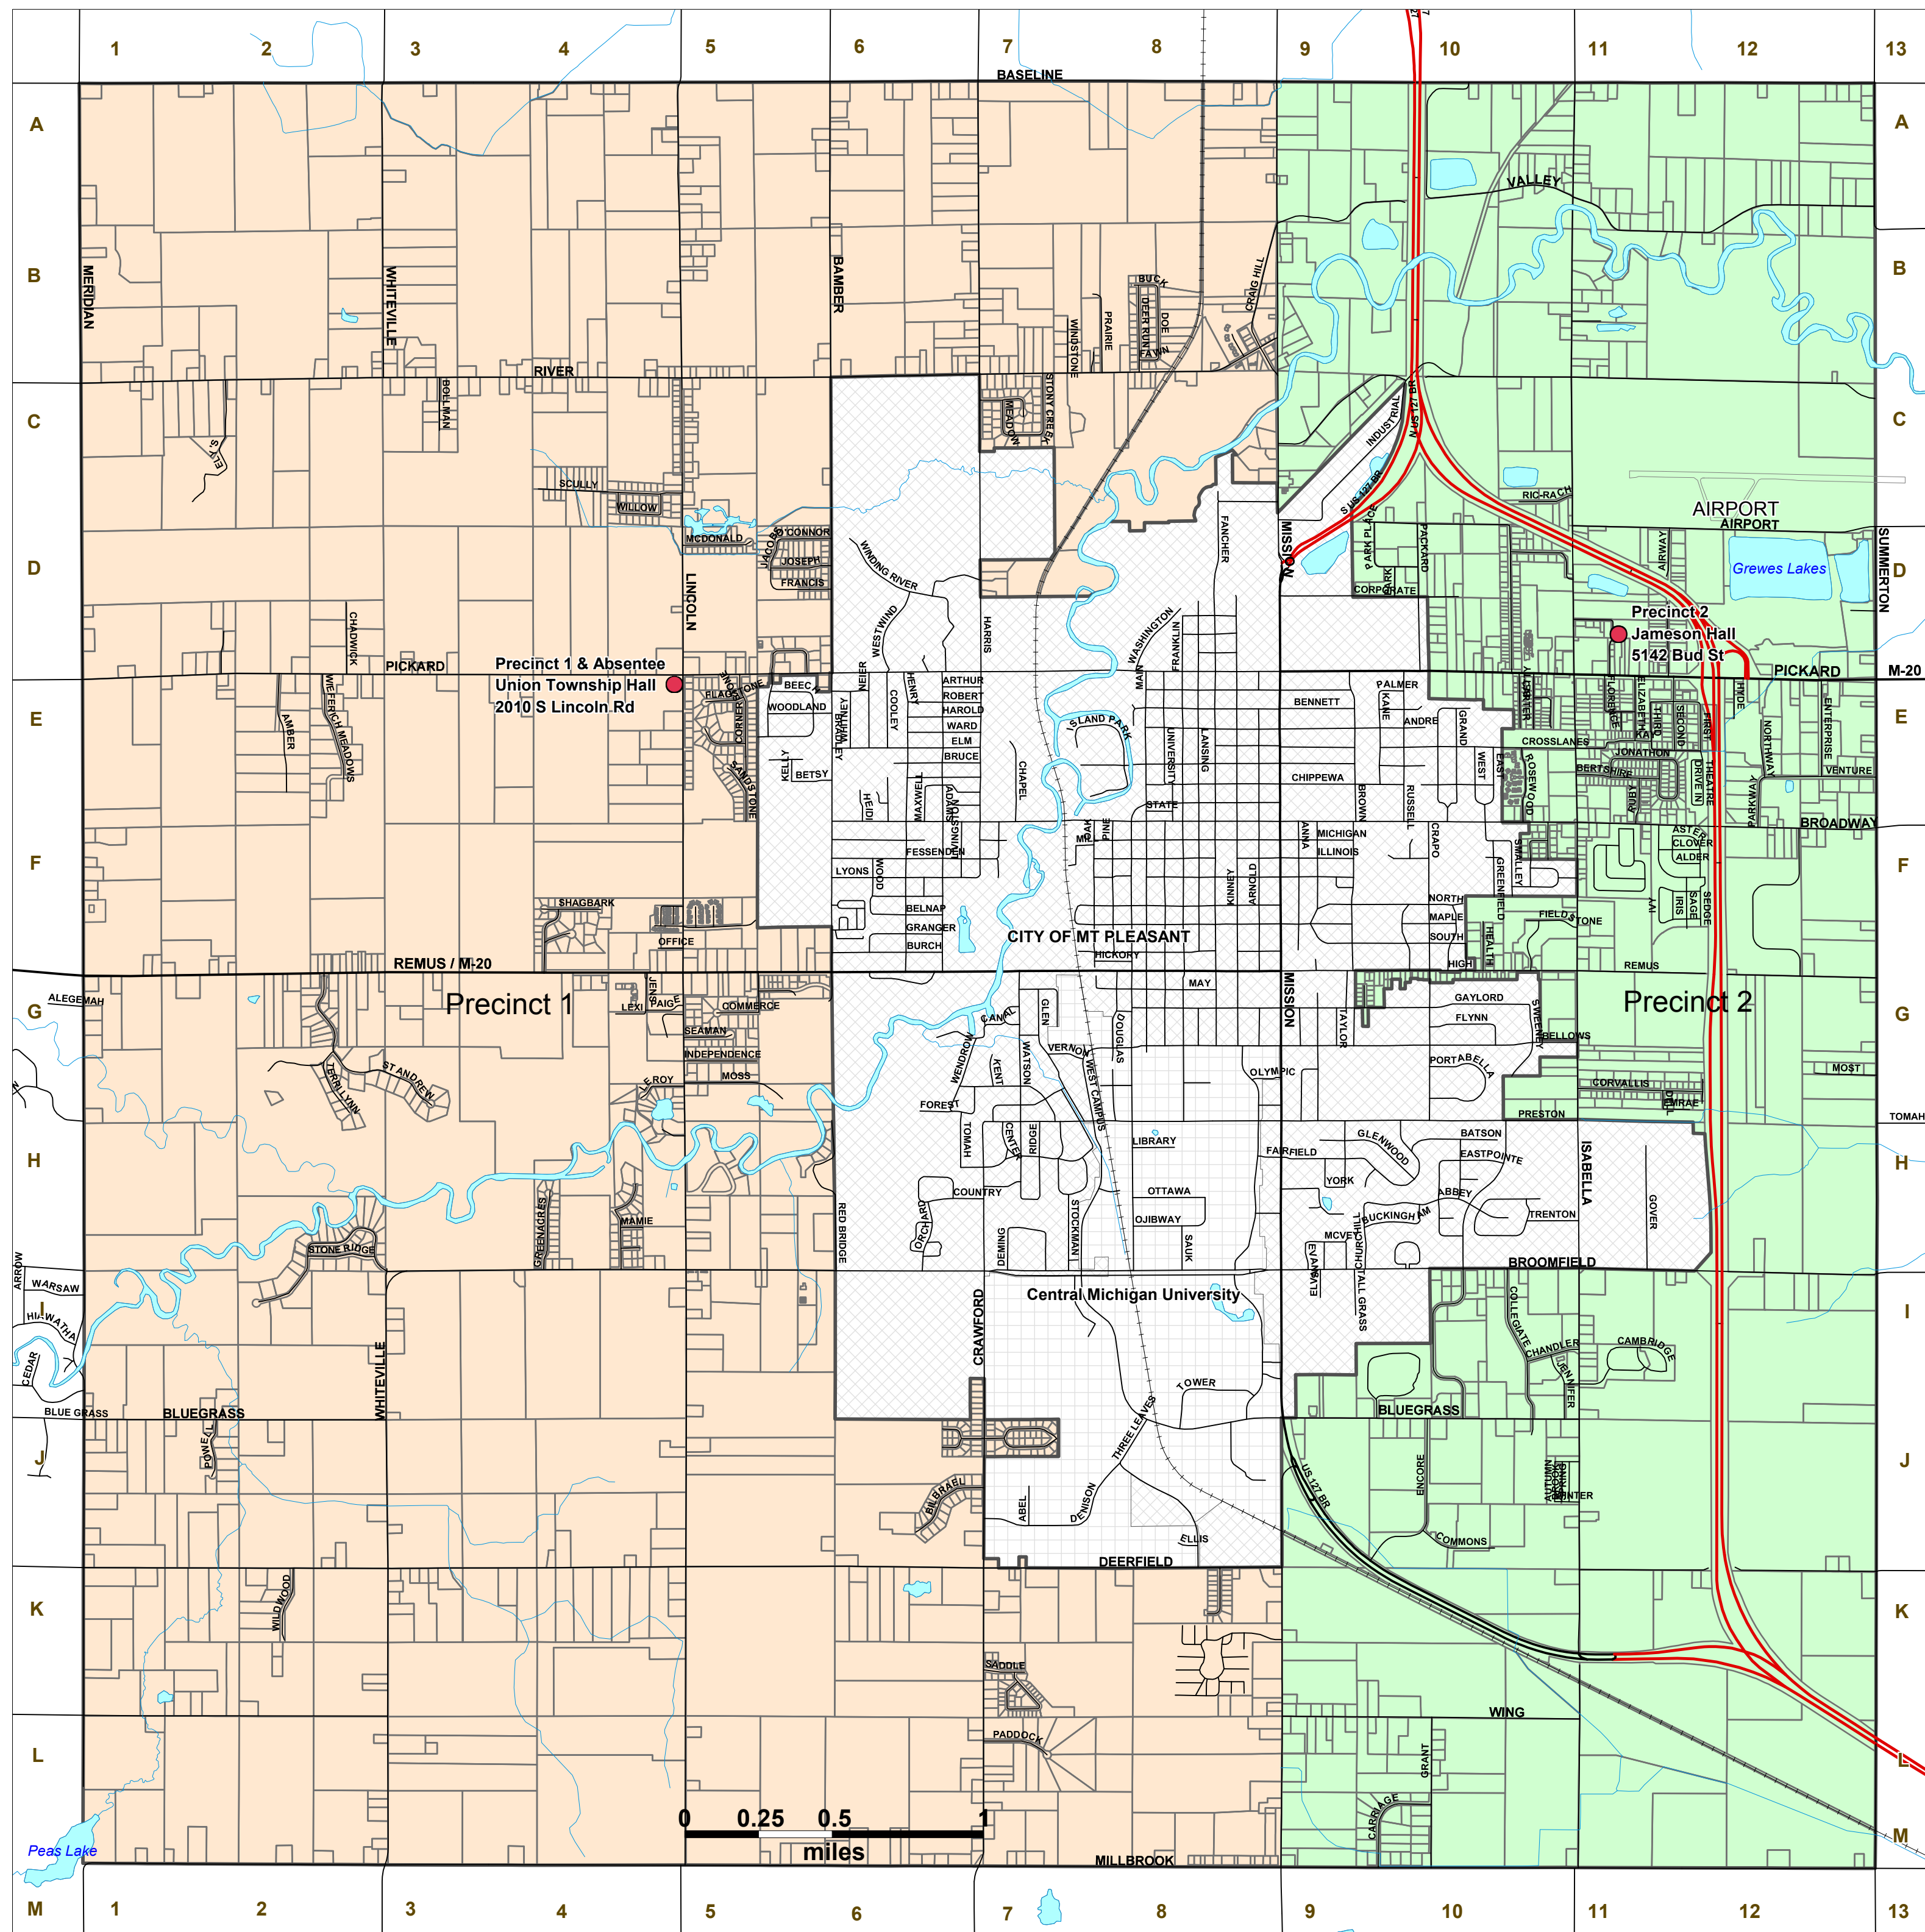

Union Township Voting Precincts:

Precinct Boundaries As Altered By:
Union Township Election Commission
Resolution EC 2023-01
Effective December 6, 2023

Charter Township of Union
T14N, R04W
Isabella County, Michigan

Voting Precincts Legend

- Precinct 2
- Precinct 1
- Township Precinct Polling Locations
- Township Parcel
- Central Michigan University
- City of Mt Pleasant

Township Polling Locations:

Precinct 1 & Absentee Voters (AV)
Union Township Hall
2010 S Lincoln Rd
Mt Pleasant MI 48858