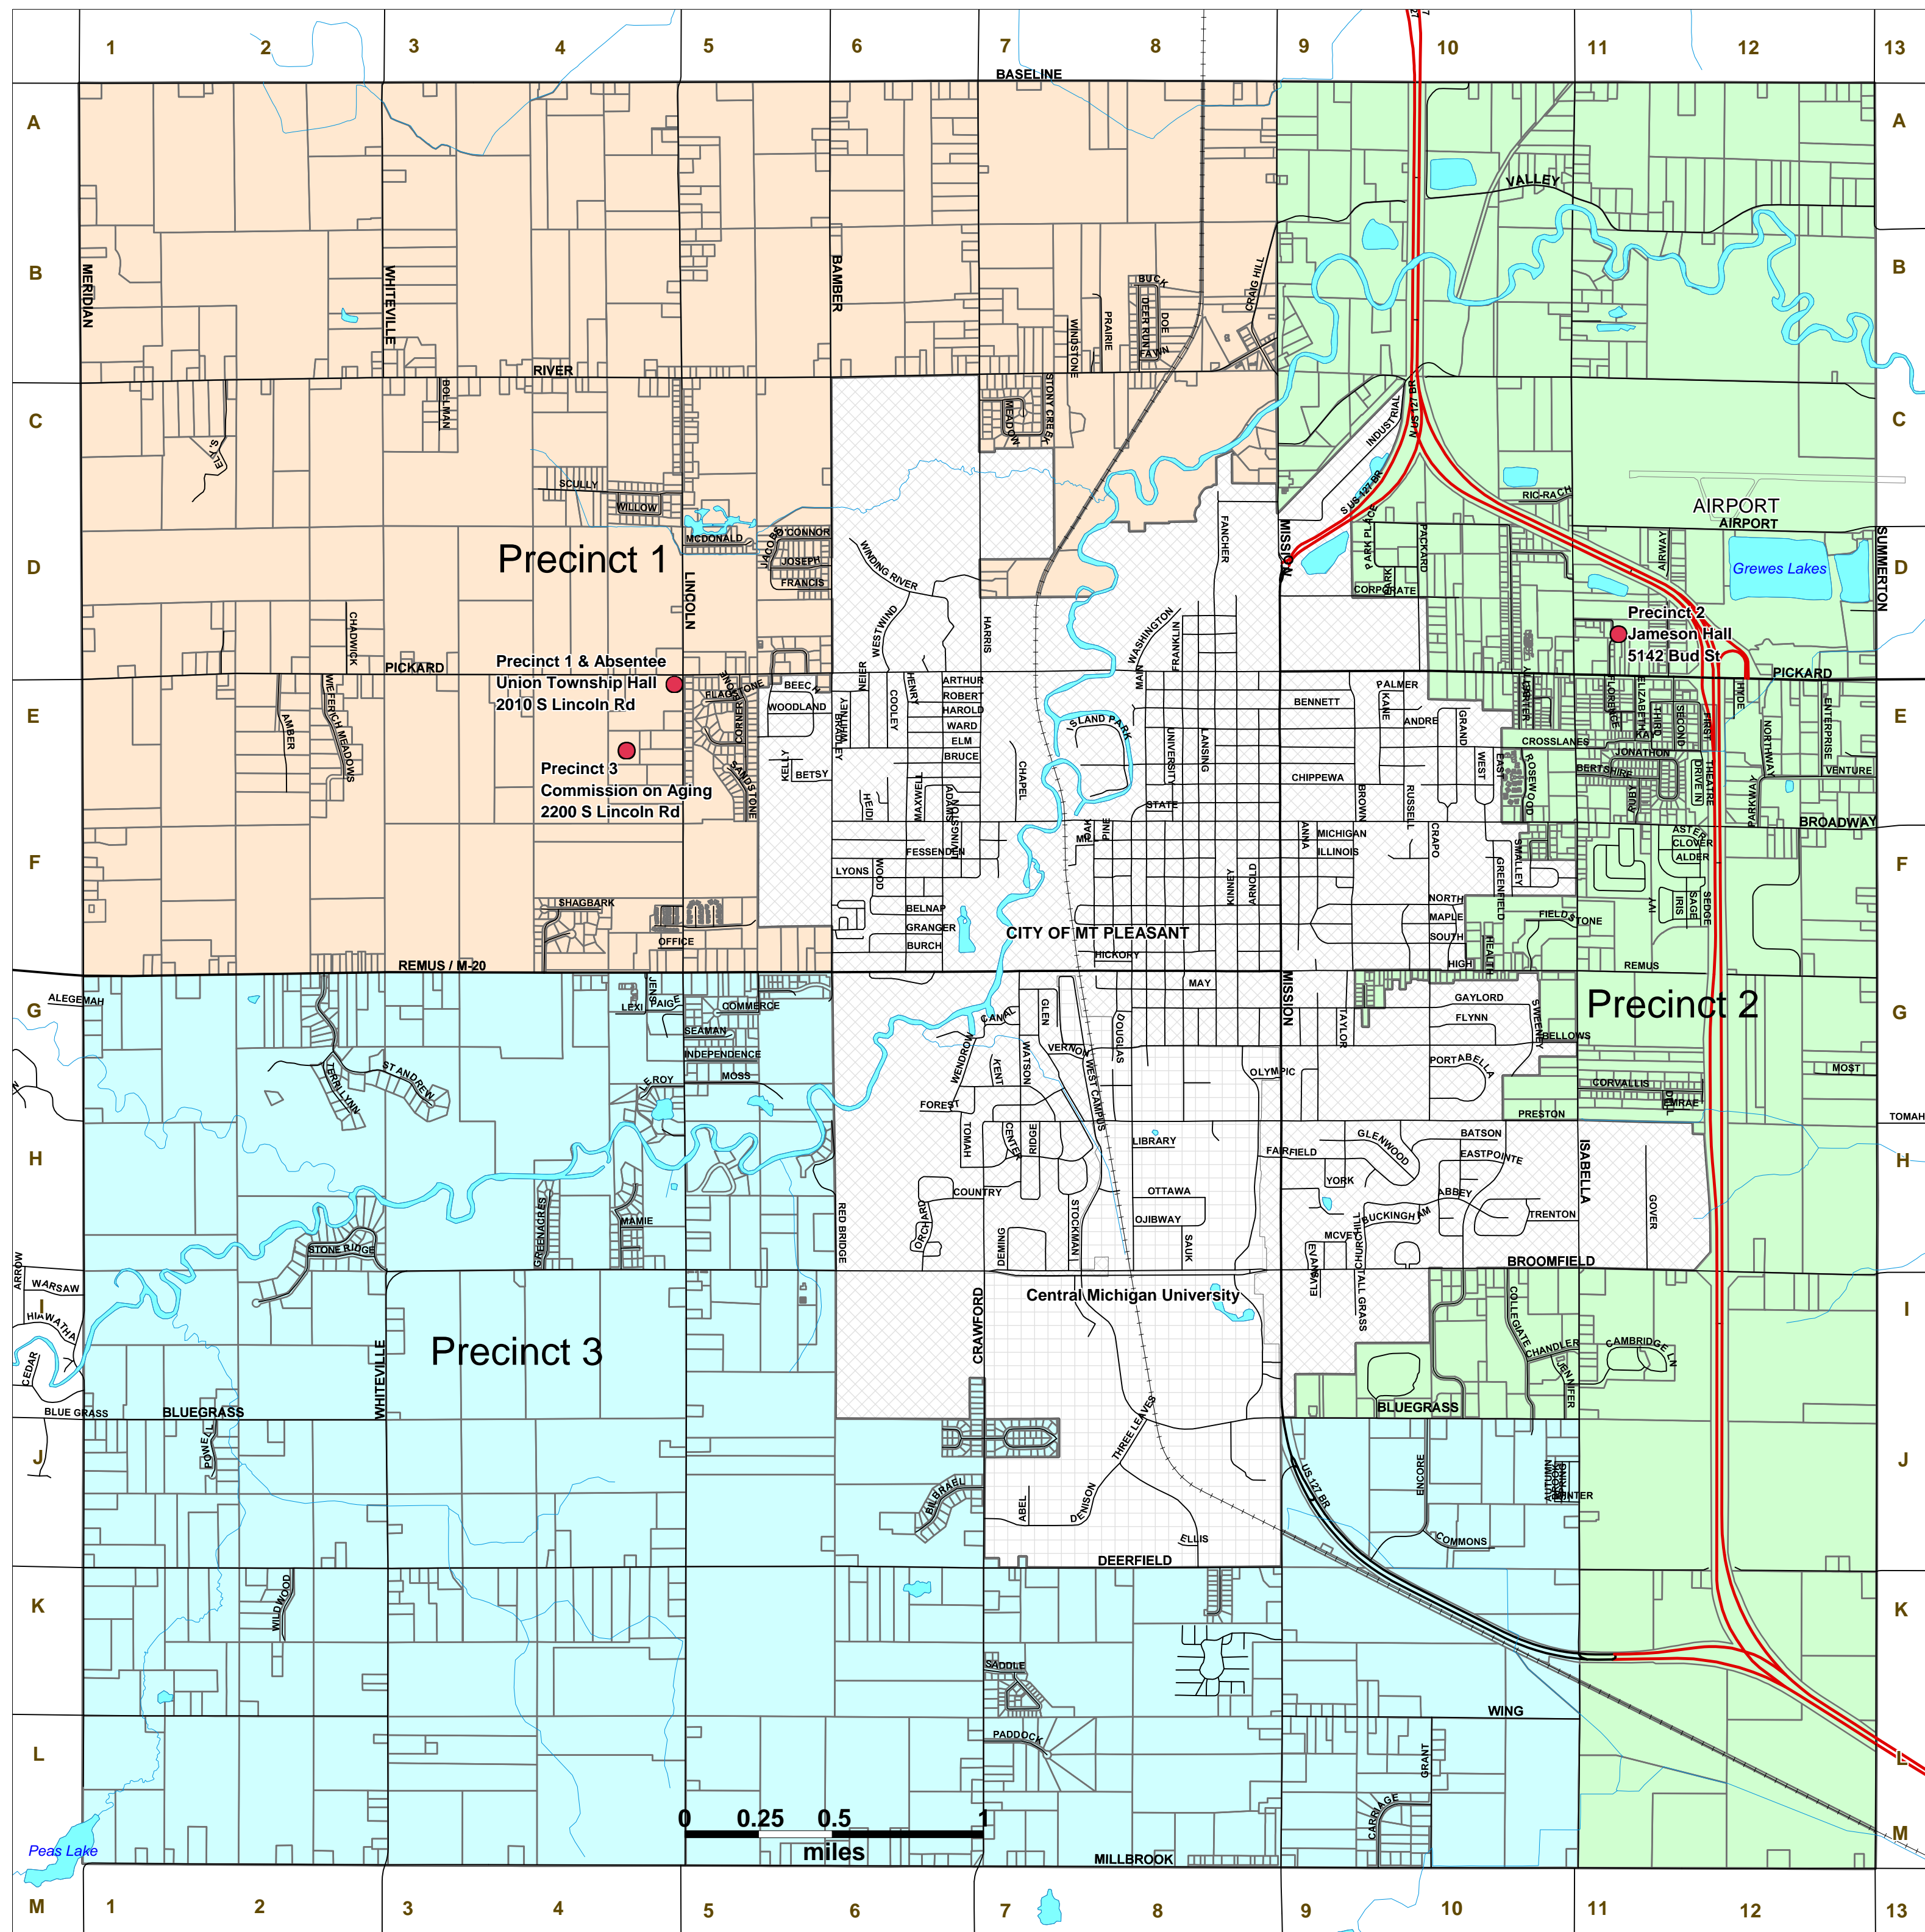

Union Township Voting Precincts: Precinct Boundaries 2022

Charter Township of Union
T14N, R04W
Isabella County, Michigan

Voting Precincts Legend

- Precinct 1
- Precinct 3
- Precinct 2
- Township Parcel
- Central Michigan University
- City of Mt Pleasant
- Township Precinct Polling Locations

Township Polling Locations:

Precinct 1 & Absentee Voters (AV)
 Union Township Hall
 2010 S Lincoln Rd
 Mt Pleasant MI 48858

Precinct 2
 Jameson Hall
 5142 Bud St
 Mt Pleasant MI 48858

Precinct 3
 Commission on Aging
 2200 S Lincoln Rd
 Mt Pleasant MI 48858