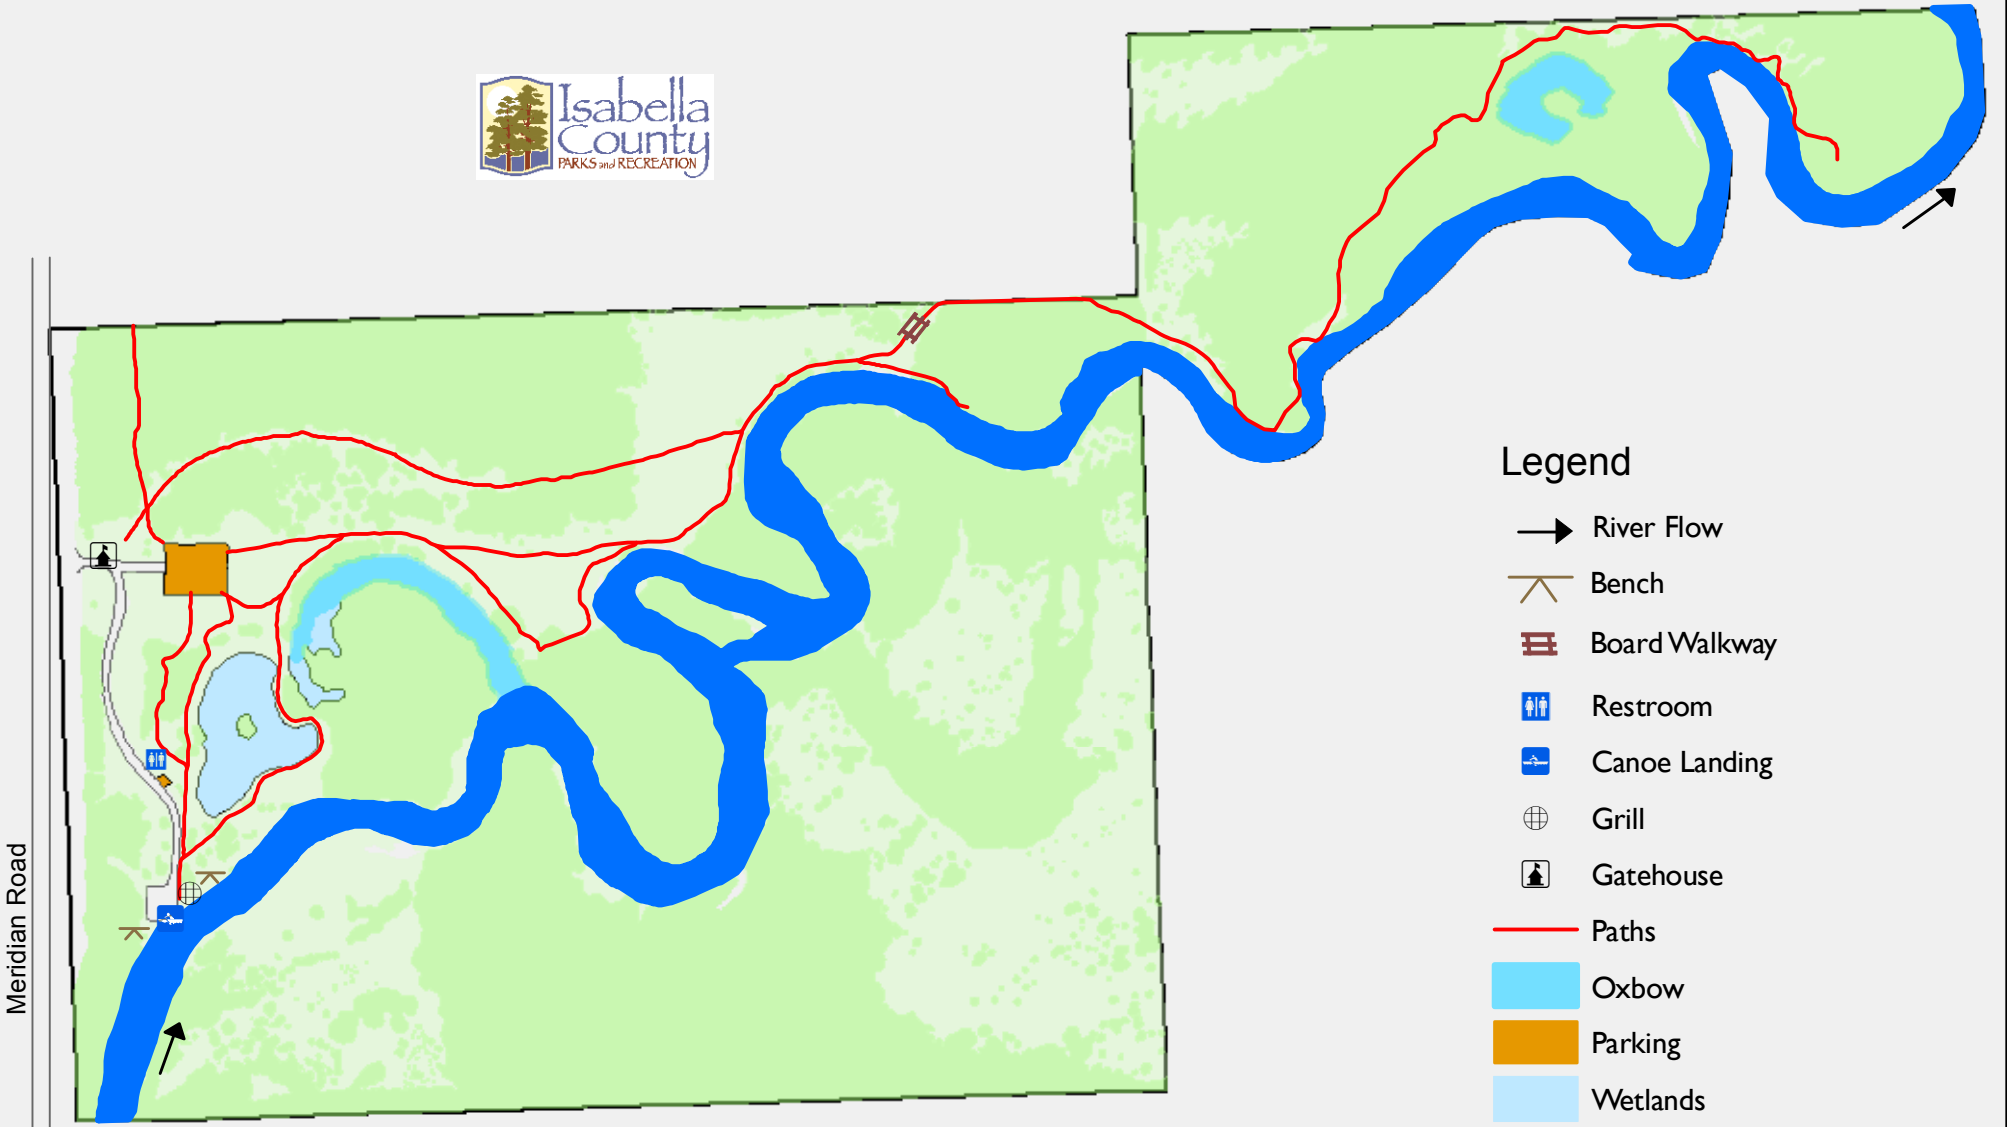

Meridian Park

Meridian Road

Legend

- River Flow
- ⌒ Bench
- ▤ Board Walkway
- ♿ Restroom
- 🚣 Canoe Landing
- ⊕ Grill
- 🏠 Gatehouse
- Paths
- ☑ Oxbow
- Parking
- ☁ Wetlands